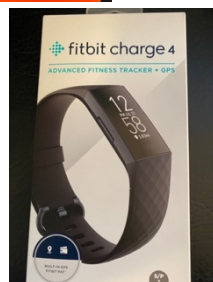

Toshiba's C350 series 55" 4K TV

4K Ultra HD resolution, Fire TV with Alex Voice Remote. A premium audio post-processing solution brings height to the entertainment experience that elevates surround sound formatting from DTS Virtual:X. *Courtesy of Ben and Crys Hum.*

Beautiful Custom-Made Birdhouse

Standing 24" tall, by 15" wide and 11" deep, this gorgeous birdhouse is ready to sit atop a 3.5" post and enhance any space in your backyard by your front door. *Courtesy of the Birdhouse Lady* – They design, build and sell hand-crafted, high-quality birdhouses, bird feeders, and bee houses, with a mission to raise money for charitable organizations that make a positive difference in people's lives.

Electronics All Day! (includes all 3 items)

1) Amazon fire HD8 with Alexa Tablet

8" HD display and powerful quad-core processor with 2 GB RAM for improved streaming and gaming. Long-lasting battery with USB-C for easy charging and up to 1 TB of expandable storage for offline viewing. *Courtesy of Jared Brooks, Thrivent Financial.*

2) Fitbit Charge 4

Advanced fitness tracker with built-in GPS, heart rate tracking, Fitbit Pay, sleep score and battery which holds life up to 7 days. *Courtesy of Gail Bettcher.*

3) Sennheiser HD 350BT 5.0 Wireless Headphone